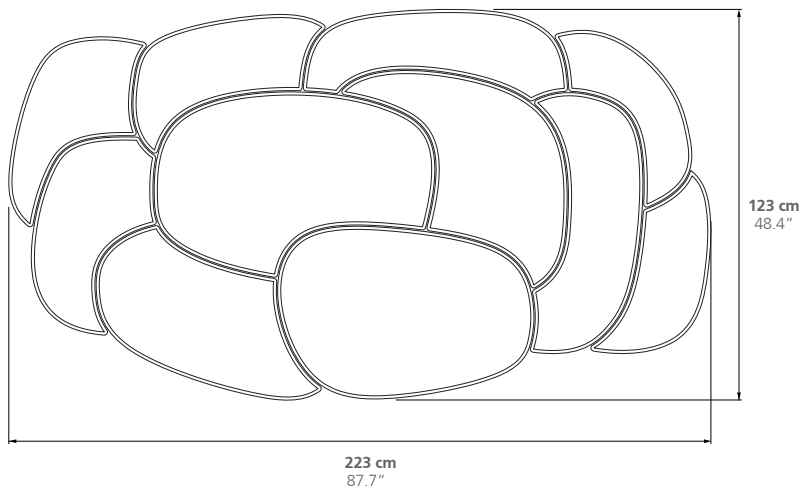

Weight

Top: 50 kg

Base (total): 10 kg

ETNAWOOD LARGE

Weight

Top: 85 kg

Base (total): 10 kg

EtnaWood table