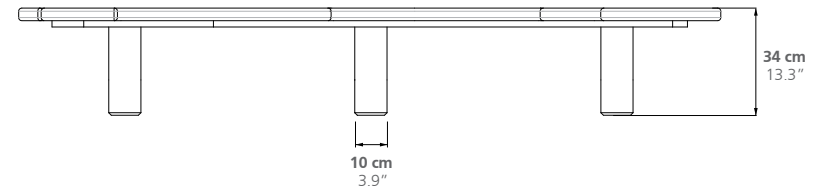

Weight

Top: 50 kg

Base (total): 10 kg

ETNAWOOD LARGE

Weight

Top: 85 kg

Base (total): 10 kg

EtnaWood table