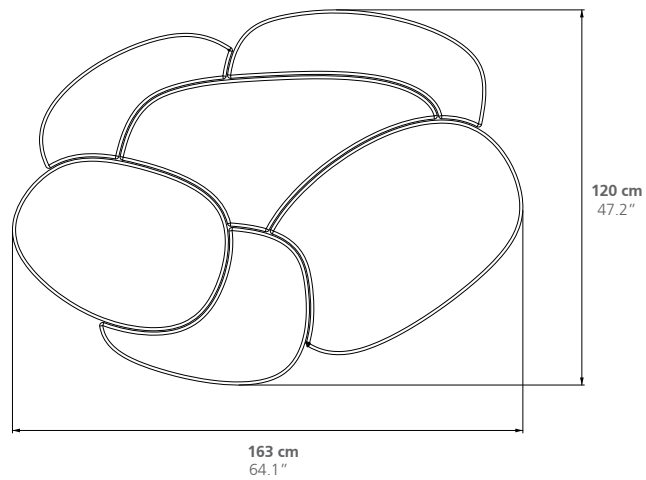

ETNAWOOD

TABLE

Numbered Edition

MATERIAL:

Wood
Wood can be customized.

PLACE OF PRODUCTION:

Milan, Italy

ETNAWOOD ROUND

Weight

Top: 50 kg

Base (total): 10 kg

ETNAWOOD LARGE

Weight

Top: 85 kg

Base (total): 10 kg

EtnaWood table