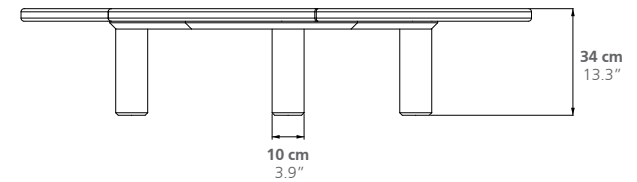

ETNAWOOD

TABLE

Numbered Edition

MATERIAL:

Wood
Wood can be customized.

PLACE OF PRODUCTION:

Milan, Italy

ETNAWOOD ROUND

Weight

Top: 50 kg

Base (total): 10 kg

ETNAWOOD LARGE

Weight

Top: 85 kg

Base (total): 10 kg

EtnaWood table