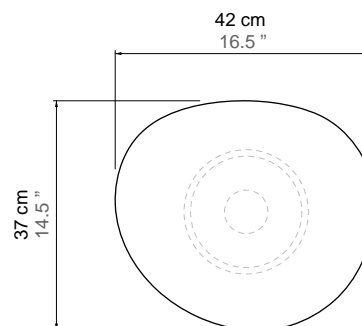

GUÉRIDON I

Weight:
Top: 5Kg
Base: 25 Kg

GUÉRIDON II

Weight:
Top: 7Kg
Base: 22 Kg

GUÉRIDON III

Weight:
Top: 13,6Kg
Base: 19 Kg

ETNASTONE

GUÉRIDON

SET WEIGHT:
71,2 Kg

SET WEIGHT:
56 Kg

SET WEIGHT:
91,6 Kg

SET WEIGHT:
91,6 Kg

SET WEIGHT:
91,6 Kg

SET WEIGHT:
106,8 Kg

ETNASTONE

GUÉRIDON

> ETNASTONE COLORS

PLACE OF PRODUCTION:

Sicily, Italy

Guéridon I

POSSIBLE COMBINATIONS EXAMPLES 4 ELEMENTS

SET WEIGHT:
120,6 Kg

SET WEIGHT:
127,2 Kg