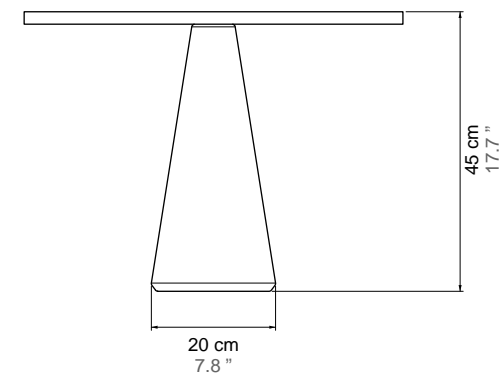

GUÉRIDON I

Weight:
Top: 5Kg
Base: 25 Kg

GUÉRIDON II

Weight:
Top: 7Kg
Base: 22 Kg

GUÉRIDON III

Weight:
Top: 13,6Kg
Base: 19 Kg

ETNASTONE

GUÉRIDON