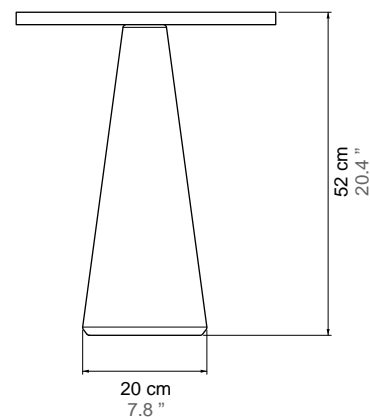

ETNASTONE GUÉRIDON

Numbered Edition

DIMENSIONS:

Combinations can be customized.
Weight: according to model

FURTHER MODELS

Side table
Dining Table
Coffee Table

MATERIAL:

Lava Stone

GUÉRIDON I

Weight:
Top: 5Kg
Base: 25 Kg

GUÉRIDON II

Weight:
Top: 7Kg
Base: 22 Kg

GUÉRIDON III

Weight:
Top: 13,6Kg
Base: 19 Kg

ETNASTONE

GUÉRIDON

SET WEIGHT:
71,2 Kg

SET WEIGHT:
56 Kg

SET WEIGHT:
91,6 Kg

SET WEIGHT:
91,6 Kg

SET WEIGHT:
91,6 Kg

SET WEIGHT:
106,8 Kg

ETNASTONE

GUÉRIDON