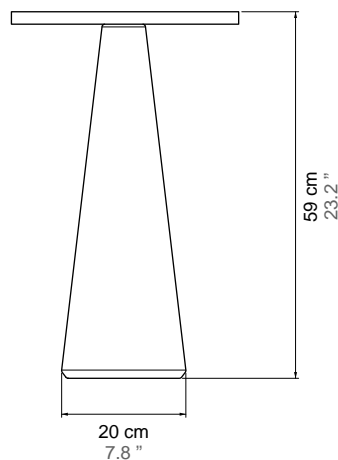

ETNASTONE GUÉRIDON

Numbered Edition

DIMENSIONS:

Combinations can be customized.
Weight: according to model

FURTHER MODELS

Side table
Dining Table
Coffee Table

MATERIAL:

Lava Stone

GUÉRIDON I

Weight:
Top: 5Kg
Base: 25 Kg

GUÉRIDON II

Weight:
Top: 7Kg
Base: 22 Kg

GUÉRIDON III

Weight:
Top: 13,6Kg
Base: 19 Kg

ETNASTONE

GUÉRIDON

SET WEIGHT:
71,2 Kg

SET WEIGHT:
56 Kg

SET WEIGHT:
91,6 Kg

SET WEIGHT:
91,6 Kg

SET WEIGHT:
91,6 Kg

SET WEIGHT:
106,8 Kg

ETNASTONE

GUÉRIDON