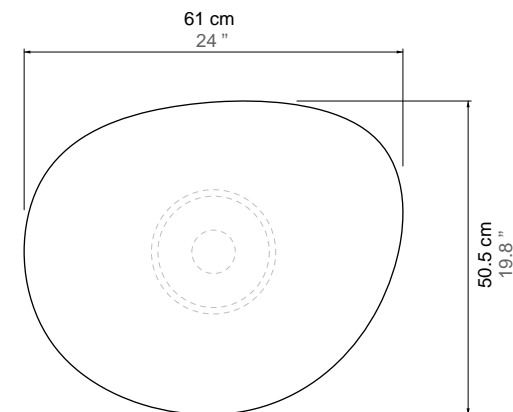

GUÉRIDON I

Weight:
Top: 5Kg
Base: 25 Kg

GUÉRIDON II

Weight:
Top: 7Kg
Base: 22 Kg

GUÉRIDON III

Weight:
Top: 13,6Kg
Base: 19 Kg

ETNASTONE

GUÉRIDON