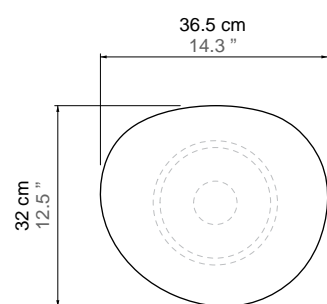

ETNASTONE GUÉRIDON

Numbered Edition

DIMENSIONS:

Combinations can be customized.
Weight: according to model

FURTHER MODELS

Side table
Dining Table
Coffee Table

MATERIAL:

Lava Stone

GUÉRIDON I

Weight:
Top: 5Kg
Base: 25 Kg

GUÉRIDON II

Weight:
Top: 7Kg
Base: 22 Kg

GUÉRIDON III

Weight:
Top: 13,6Kg
Base: 19 Kg

ETNASTONE

GUÉRIDON

SET WEIGHT:
71,2 Kg

SET WEIGHT:
56 Kg

SET WEIGHT:
91,6 Kg

SET WEIGHT:
91,6 Kg

SET WEIGHT:
91,6 Kg

SET WEIGHT:
106,8 Kg

ETNASTONE

GUÉRIDON

> ETNASTONE COLORS

PLACE OF PRODUCTION:

Sicily, Italy

Guéridon I

POSSIBLE COMBINATIONS EXAMPLES 4 ELEMENTS

SET WEIGHT:
120,6 Kg

SET WEIGHT:
127,2 Kg