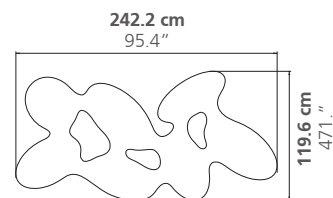

Quark 7 elements XL