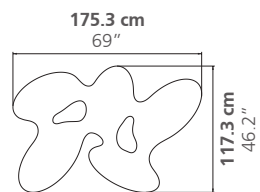

### DIMENSIONS

Height: 30 cm / 11.8"

Weight: according to model

## DIMENSIONS

Height: 35 cm / 13.8"

Weight: according to model

## PLACE OF PRODUCTION

Lombardy, Italy

Quark 3 elements - Long XL

Quark 3 elements - Round XL

Quark 4 elements - Long XL

Quark 4 elements - Round XL

Quark 5 elements XL

Quark 6 elements XL