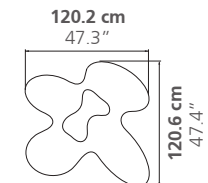

### DIMENSIONS

Height: 30 cm / 11.8"

Weight: according to model

## DIMENSIONS

Height: 35 cm / 13.8"

Weight: according to model

## PLACE OF PRODUCTION

Lombardy, Italy

Quark 3 elements - Long XL

Quark 3 elements - Round XL

Quark 4 elements - Long XL

Quark 4 elements - Round XL

Quark 5 elements XL

Quark 6 elements XL