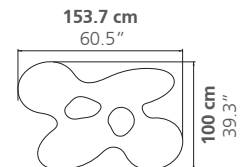

### DIMENSIONS

Height: 30 cm / 11.8"

Weight: according to model

## DIMENSIONS

Height: 35 cm / 13.8"

Weight: according to model

## PLACE OF PRODUCTION

Lombardy, Italy

Quark 3 elements - Long XL

Quark 3 elements - Round XL

Quark 4 elements - Long XL

Quark 4 elements - Round XL

Quark 5 elements XL

Quark 6 elements XL