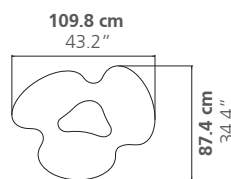

Quark 3 elements - Round

Walnut: 55 kg
Wenge: 67 kg