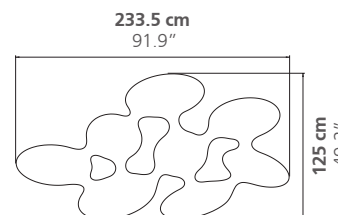

Quark 8 elements

Walnut: 149 kg
Wenge: 186.2 kg