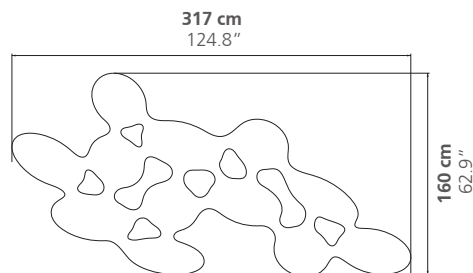

Quark 12 elements

Walnut: 207 kg
Wenge: 258.4 kg