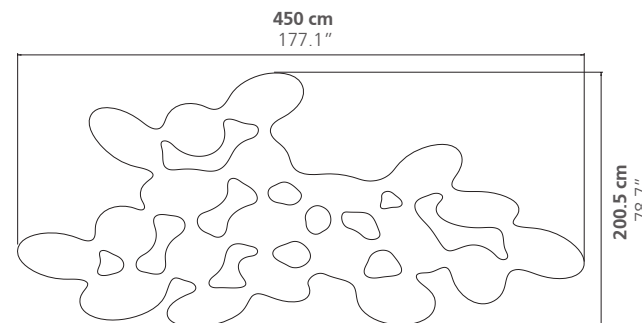

Quark 20 elements

Walnut: 380 kg
Wenge: 477.6 kg