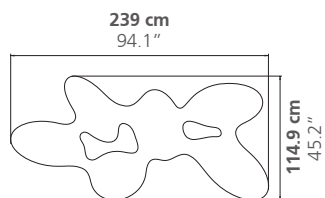

### DIMENSIONS

Height: 30 cm / 11.8"

Weight: according to model

## DIMENSIONS

Height: 35 cm / 13.8"

Weight: according to model

## PLACE OF PRODUCTION

Lombardy, Italy

Quark 3 elements - Long XL

Quark 3 elements - Round XL

Quark 4 elements - Long XL

Quark 4 elements - Round XL

Quark 5 elements XL

Quark 6 elements XL