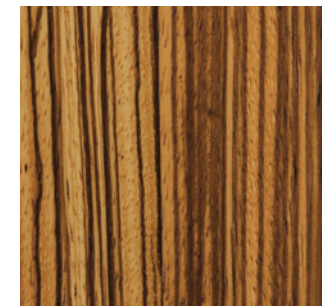

ETNAWOOD

TABLE

SUGGESTED SAMPLES

Etnawood can be produced in different types of wood essences. Here are some suggestions to customise the pieces.

PLACE OF PRODUCTION
Lombardy, Italy

ACERO
MAPLE

AMARANTO
AMARANTH

TEAK

ROVERE
OAK

ROVERE AFFUMICATO
SMOKED OAK

WENGE ANNERITO
BLACKENED WENGE

WENGE

ZEBRANO