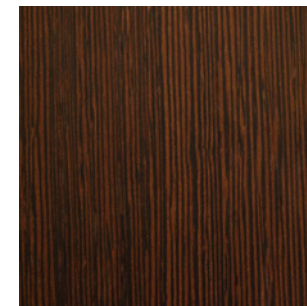

ETNAWOOD

TABLE

SUGGESTED SAMPLES

Etnawood can be produced in different types of wood essences. Here are some suggestions to customise the pieces.

PLACE OF PRODUCTION
Lombardy, Italy

ACERO
MAPLE

AMARANTO
AMARANTH

TEAK

ROVERE
OAK

ROVERE AFFUMICATO
SMOKED OAK

WENGE ANNERITO
BLACKENED WENGE

WENGE

ZEBRANO