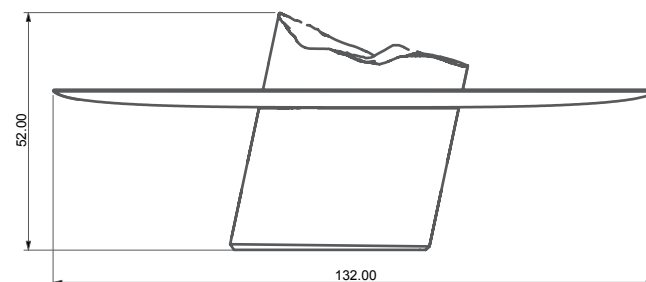

VESTIGE

COFFEE TABLE

Limited Edition

DIMENSIONS

Height: 52 cm / 20.5"

Weight: 110 kg

MATERIAL

Marble

Vestige can be customized
in different types of marble finishes.

PLACE OF PRODUCTION

Carrara, Italy

*Vestige
in Arcobaleno onyx and
Carrara C marble*

BABLED DESIGN STUDIO ©

www.babled.net

info@babled.net