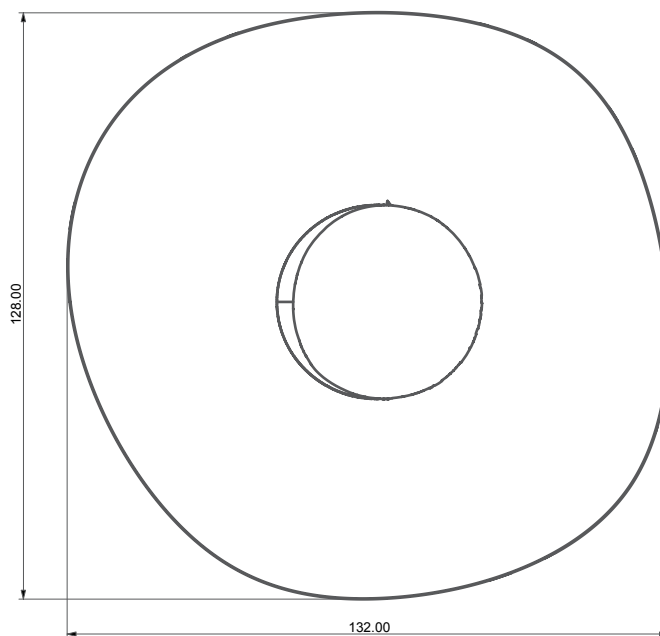

VESTIGE

COFFEE TABLE

Limited Edition

DIMENSIONS

Height: 52 cm / 20.5"

Weight: 110 kg

MATERIAL

Marble

Vestige can be customized
in different types of marble finishes.

PLACE OF PRODUCTION

Carrara, Italy

*Vestige
in Arcobaleno onyx and
Carrara C marble*

BABLED DESIGN STUDIO ©

www.babled.net

info@babled.net