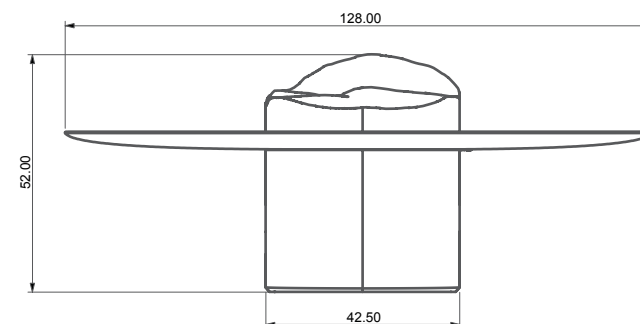

VESTIGE

COFFEE TABLE

Limited Edition

DIMENSIONS

Height: 52 cm / 20.5"

Weight: 110 kg

MATERIAL

Marble

Vestige can be customized
in different types of marble finishes.

PLACE OF PRODUCTION

Carrara, Italy

*Vestige
in Arcobaleno onyx and
Carrara C marble*

BABLED DESIGN STUDIO ©

www.babled.net

info@babled.net