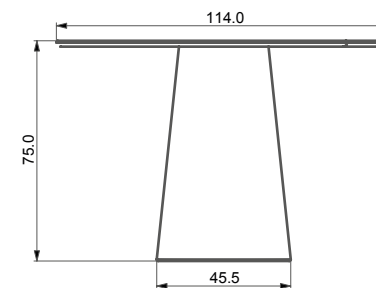

STREAM

DINING TABLE

Limited Edition

DIMENSIONS

Height: 75 cm / 30"

Weight: 110 kg

MATERIAL

Stork® Composite Material

Stream can be customized in different types of stone, in sleek and textured surfaces.

PLACE OF PRODUCTION

Fátima, Portugal

*Stream Dining Table
in Striato Olimpico marble,
cork and cement*

BABLED DESIGN STUDIO ©

www.babled.net

info@babled.net