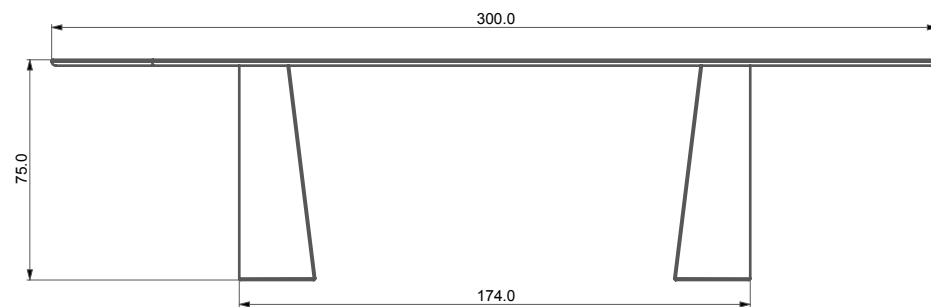

STREAM

DINING TABLE

Limited Edition

DIMENSIONS

Height: 75 cm / 30"

Weight: 110 kg

MATERIAL

Stork® Composite Material

Stream can be customized in different types of stone, in sleek and textured surfaces.

PLACE OF PRODUCTION

Fátima, Portugal

*Stream Dining Table
in Striato Olimpico marble,
cork and cement*

BABLED DESIGN STUDIO ©

www.babled.net

info@babled.net