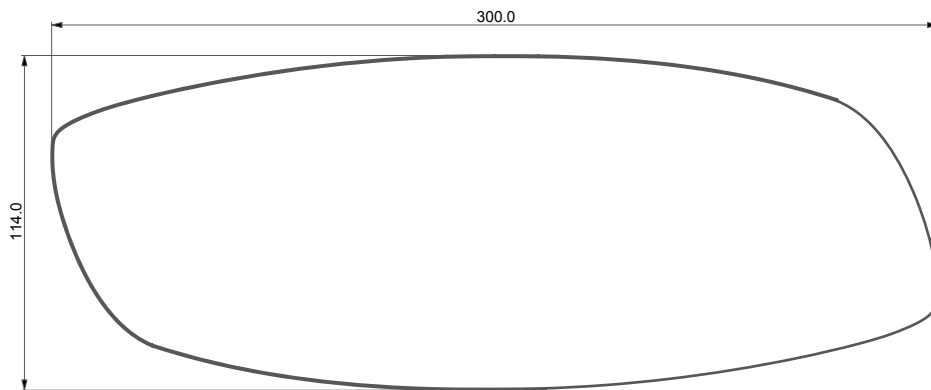

STREAM

DINING TABLE

Limited Edition

DIMENSIONS

Height: 75 cm / 30"

Weight: 110 kg

MATERIAL

Stork® Composite Material

Stream can be customized in different types of stone, in sleek and textured surfaces.

PLACE OF PRODUCTION

Fátima, Portugal

*Stream Dining Table
in Striato Olimpico marble,
cork and cement*

BABLED DESIGN STUDIO ©

www.babled.net

info@babled.net