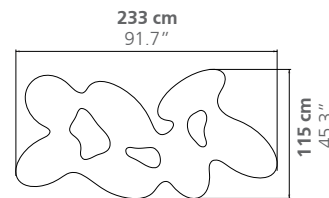

Weight: 275 kg

Quark 7 elements XL