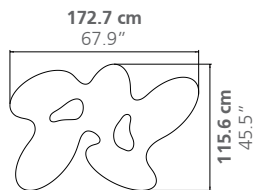

QUARK PLEXIGLAS

LOW TABLE H.30cm

Limited Edition / 7 + 2 AP

DIMENSIONS

Height: 30 cm / 11.8"

Weight: according to model

Note: Upon request, all models in H.30cm can be increased in height to reach H.35cm, maintaining the remaining dimensions.

Limited Edition / 7 + 2 AP

DIMENSIONS

Height: 35 cm / 13.8"

Weight: according to model

MATERIAL

Plexiglas

PLACE OF PRODUCTION

Lombardy, Italy

Quark Plexiglas
5 elements

BABLED DESIGN STUDIO ©

www.babled.net

info@babled.net

Quark 3 elements - Long XL

Weight: 154 kg

Quark 3 elements - Round XL

Weight: 160 kg

Quark 4 elements - Long XL

Weight: 192 kg

Quark 4 elements - Round XL

Weight: 181 kg

Quark 5 elements XL

Weight: 239 kg

Quark 6 elements XL

Weight: 275 kg