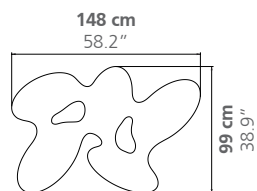

QUARK PLEXIGLAS

LOW TABLE H.30cm

Limited Edition / 7 + 2 AP

DIMENSIONS

Height: 30 cm / 11.8"

Weight: according to model

Note: Upon request, all models in H.30cm can be increased in height to reach H.35cm, maintaining the remaining dimensions.

Quark 4 elements - Long

Weight: 121 kg

Quark 4 elements - Round

Weight: 114 kg

Quark 5 elements

Weight: 150 kg

Quark 6 elements
(OUT OF EDITION)

Weight: 174 kg

Limited Edition / 7 + 2 AP

DIMENSIONS

Height: 35 cm / 13.8"

Weight: according to model

MATERIAL

Plexiglas

PLACE OF PRODUCTION

Lombardy, Italy