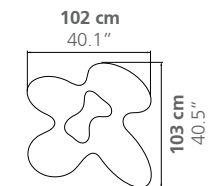

Weight: 121 kg

Quark 4 elements - Round