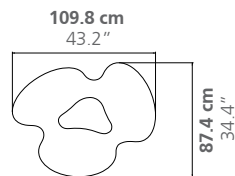

Weight: 97 kg

Quark 3 elements - Round