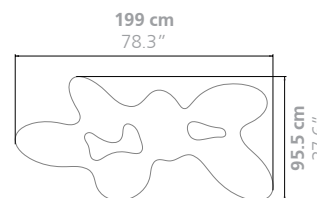

QUARK PLEXIGLAS

LOW TABLE H.30cm

Limited Edition / 7 + 2 AP

DIMENSIONS

Height: 30 cm / 11.8"

Weight: according to model

Note: Upon request, all models in H.30cm can be increased in height to reach H.35cm, maintaining the remaining dimensions.

Quark 4 elements - Long

Weight: 121 kg

Quark 4 elements - Round

Weight: 114 kg

Quark 5 elements

Weight: 150 kg

Quark 6 elements
(OUT OF EDITION)

Weight: 174 kg

Limited Edition / 7 + 2 AP

DIMENSIONS

Height: 35 cm / 13.8"

Weight: according to model

MATERIAL

Plexiglas

PLACE OF PRODUCTION

Lombardy, Italy