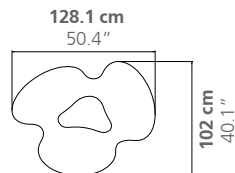

QUARK PLEXIGLAS

LOW TABLE H.30cm

Limited Edition / 7 + 2 AP

DIMENSIONS

Height: 30 cm / 11.8"

Weight: according to model

Note: Upon request, all models in H.30cm can be increased in height to reach H.35cm, maintaining the remaining dimensions.

Limited Edition / 7 + 2 AP

DIMENSIONS

Height: 35 cm / 13.8"

Weight: according to model

MATERIAL

Plexiglas

PLACE OF PRODUCTION

Lombardy, Italy

Quark Plexiglas
5 elements

BABLED DESIGN STUDIO ©

www.babled.net

info@babled.net

Quark 3 elements - Long XL

Weight: 154 kg

Quark 3 elements - Round XL

Weight: 160 kg

Quark 4 elements - Long XL

Weight: 192 kg

Quark 4 elements - Round XL

Weight: 181 kg

Quark 5 elements XL

Weight: 239 kg

Quark 6 elements XL

Weight: 275 kg