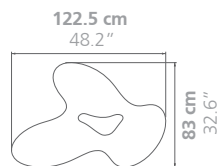

BABLED DESIGN STUDIO ©

www.babled.net

info@babled.net

Quark 3 elements - Long
(OUT OF EDITION)