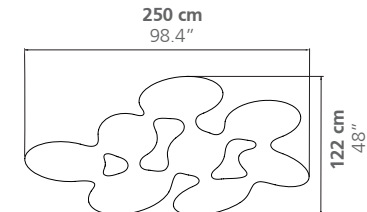

Weight: 312 kg

Quark 8 elements XL