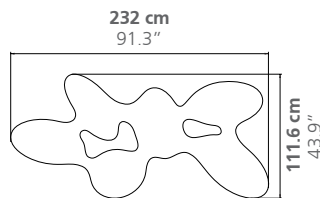

QUARK PLEXIGLAS

LOW TABLE H.30cm

Limited Edition / 7 + 2 AP

DIMENSIONS

Height: 30 cm / 11.8"

Weight: according to model

Note: Upon request, all models in H.30cm can be increased in height to reach H.35cm, maintaining the remaining dimensions.

Limited Edition / 7 + 2 AP

DIMENSIONS

Height: 35 cm / 13.8"

Weight: according to model

MATERIAL

Plexiglas

PLACE OF PRODUCTION

Lombardy, Italy

Quark Plexiglas
5 elements

BABLED DESIGN STUDIO ©

www.babled.net

info@babled.net

Quark 3 elements - Long XL

Weight: 154 kg

Quark 3 elements - Round XL

Weight: 160 kg

Quark 4 elements - Long XL

Weight: 192 kg

Quark 4 elements - Round XL

Weight: 181 kg

Quark 5 elements XL

Weight: 239 kg

Quark 6 elements XL

Weight: 275 kg