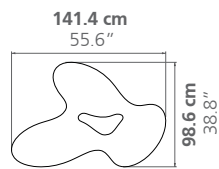

QUARK PLEXIGLAS

LOW TABLE H.30cm

Limited Edition / 7 + 2 AP

DIMENSIONS

Height: 30 cm / 11.8"

Weight: according to model

Note: Upon request, all models in H.30cm can be increased in height to reach H.35cm, maintaining the remaining dimensions.

Limited Edition / 7 + 2 AP

DIMENSIONS

Height: 35 cm / 13.8"

Weight: according to model

MATERIAL

Plexiglas

PLACE OF PRODUCTION

Lombardy, Italy

Quark Plexiglas
5 elements

BABLED DESIGN STUDIO ©

www.babled.net

info@babled.net

Quark 3 elements - Long XL

Weight: 154 kg

Quark 3 elements - Round XL

Weight: 160 kg

Quark 4 elements - Long XL

Weight: 192 kg

Quark 4 elements - Round XL

Weight: 181 kg

Quark 5 elements XL

Weight: 239 kg

Quark 6 elements XL

Weight: 275 kg