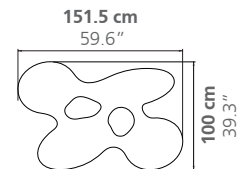

QUARK PLEXIGLAS

LOW TABLE H.30cm

Limited Edition / 7 + 2 AP

DIMENSIONS

Height: 30 cm / 11.8"

Weight: according to model

Note: Upon request, all models in H.30cm can be increased in height to reach H.35cm, maintaining the remaining dimensions.

Limited Edition / 7 + 2 AP

DIMENSIONS

Height: 35 cm / 13.8"

Weight: according to model

MATERIAL

Plexiglas

PLACE OF PRODUCTION

Lombardy, Italy

Quark Plexiglas
5 elements

BABLED DESIGN STUDIO ©

www.babled.net

info@babled.net

Quark 3 elements - Long XL

Weight: 154 kg

Quark 3 elements - Round XL

Weight: 160 kg

Quark 4 elements - Long XL

Weight: 192 kg

Quark 4 elements - Round XL

Weight: 181 kg

Quark 5 elements XL

Weight: 239 kg

Quark 6 elements XL

Weight: 275 kg