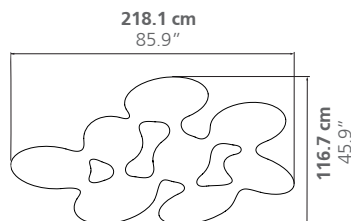

Weight: 197 kg

Quark 8 elements