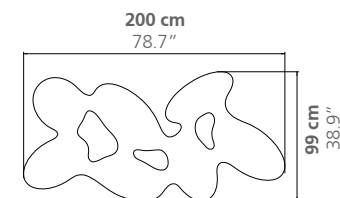

Weight: 174 kg

Quark 7 elements