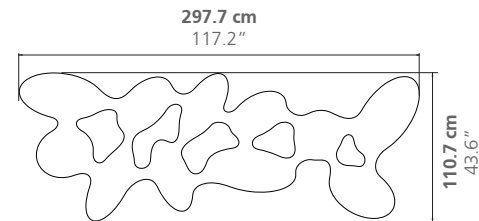

Quark 7 elements

Weight: 197 kg

Quark 8 elements

Weight: 262 kg

Quark 11 elements

Weight: 298 kg

QUARK PLEXIGLAS XL

LOW TABLE H.35cm

Limited Edition / 7 + 2 AP

DIMENSIONS

Height: 35 cm / 13.8"

Weight: according to model

MATERIAL

Plexiglas

PLACE OF PRODUCTION

Lombardy, Italy