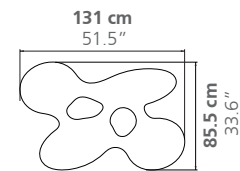

Weight: 100 kg

Quark 4 elements - Long