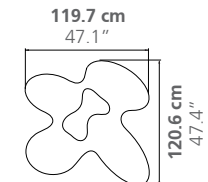

QUARK PLEXIGLAS

LOW TABLE H.30cm

Limited Edition / 7 + 2 AP

DIMENSIONS

Height: 30 cm / 11.8"

Weight: according to model

Note: Upon request, all models in H.30cm can be increased in height to reach H.35cm, maintaining the remaining dimensions.

Limited Edition / 7 + 2 AP

DIMENSIONS

Height: 35 cm / 13.8"

Weight: according to model

MATERIAL

Plexiglas

PLACE OF PRODUCTION

Lombardy, Italy

Quark Plexiglas
5 elements

BABLED DESIGN STUDIO ©

www.babled.net

info@babled.net

Quark 3 elements - Long XL

Weight: 154 kg

Quark 3 elements - Round XL

Weight: 160 kg

Quark 4 elements - Long XL

Weight: 192 kg

Quark 4 elements - Round XL

Weight: 181 kg

Quark 5 elements XL

Weight: 239 kg

Quark 6 elements XL

Weight: 275 kg