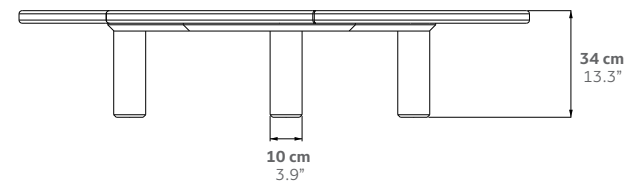

ETNAWOOD

TABLE

Numbered Edition

MATERIAL:

Wood
Wood can be customized.

PLACE OF PRODUCTION:

Milan, Italy

ETNAWOOD ROUND

Weight
Top: 50 kg
Base (total): 10 kg

ETNAWOOD LARGE

Weight
Top: 85 kg
Base (total): 10 kg

EtnaWood table