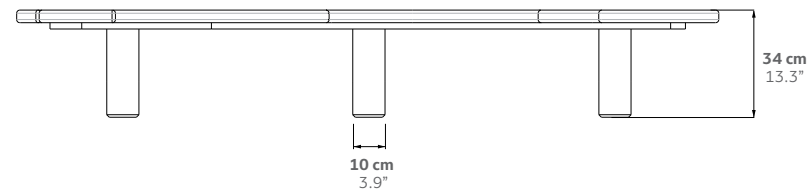

ETNAWOOD

TABLE

Numbered Edition

MATERIAL:

Wood
Wood can be customized.

PLACE OF PRODUCTION:

Milan, Italy

ETNAWOOD ROUND

Weight
Top: 50 kg
Base (total): 10 kg

ETNAWOOD LARGE

Weight
Top: 85 kg
Base (total): 10 kg

EtnaWood table