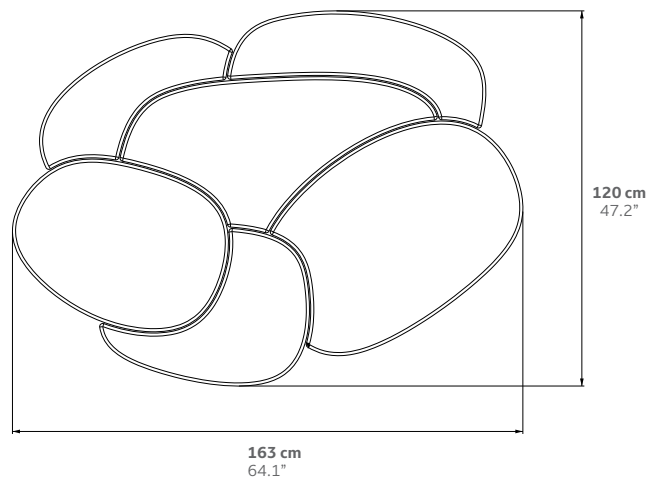

ETNAWOOD

TABLE

Numbered Edition

MATERIAL:

Wood
Wood can be customized.

PLACE OF PRODUCTION:

Milan, Italy

ETNAWOOD ROUND

Weight
Top: 50 kg
Base (total): 10 kg

ETNAWOOD LARGE

Weight
Top: 85 kg
Base (total): 10 kg

EtnaWood table