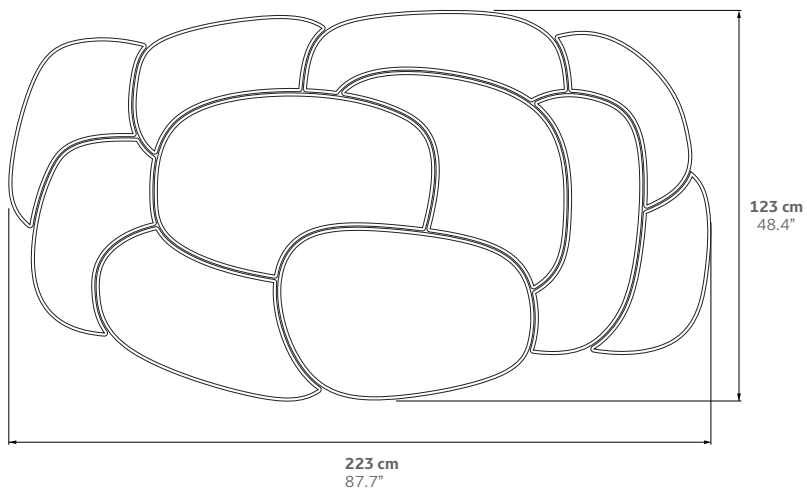

ETNAWOOD

TABLE

Numbered Edition

MATERIAL:

Wood
Wood can be customized.

PLACE OF PRODUCTION:

Milan, Italy

ETNAWOOD ROUND

Weight
Top: 50 kg
Base (total): 10 kg

ETNAWOOD LARGE

Weight
Top: 85 kg
Base (total): 10 kg

EtnaWood table