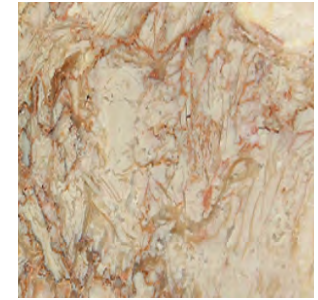

STREAM MARBLE

SUGGESTED SAMPLES

Stream Marble can be crafted in a variety of marbles and granites, offering endless customization possibilities. These exquisite materials are sourced exclusively from Stork by Filstone.

* Note that some restriction on large dimension piece may occurred with specifics stones here listed.

MOCA CREME
Limestone

MOLEANO
Limestone

ALPINA
Limestone

LIOZ
Limestone

LIOZ AZULINO
Limestone

PELE DE TIGRE
Marble

ESTREMOZ
Marble

PORT BLACK
Marble

INVISIBLE GREYGOLD
Marble

RUIVINA
Marble