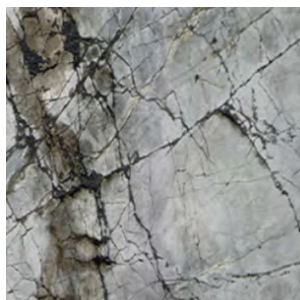

STREAM MARBLE

SUGGESTED SAMPLES

Stream Marble can be crafted in a variety of marbles and granites, offering endless customization possibilities. These exquisite materials are sourced exclusively from Stork by Filstone.

* Note that some restriction on large dimension piece may occurred with specifics stones here listed.

MOCA CREME
Limestone

MOLEANO
Limestone

ALPINA
Limestone

LIOZ
Limestone

LIOZ AZULINO
Limestone

PELE DE TIGRE
Marble

ESTREMOZ
Marble

PORT BLACK
Marble

INVISIBLE GREYGOLD
Marble

RUIVINA
Marble