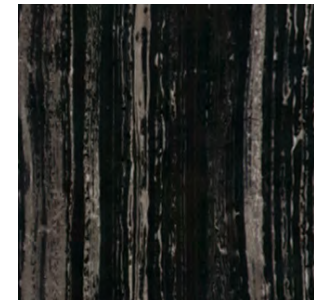

STREAM MARBLE

SUGGESTED SAMPLES

Stream Marble can be crafted in a variety of marbles and granites, offering endless customization possibilities. These exquisite materials are sourced exclusively from Stork by Filstone.

* Note that some restriction on large dimension piece may occurred with specifics stones here listed.

MOCA CREME
Limestone

MOLEANO
Limestone

ALPINA
Limestone

LIOZ
Limestone

LIOZ AZULINO
Limestone

PELE DE TIGRE
Marble

ESTREMOZ
Marble

PORT BLACK
Marble

INVISIBLE GREYGOLD
Marble

RUIVINA
Marble