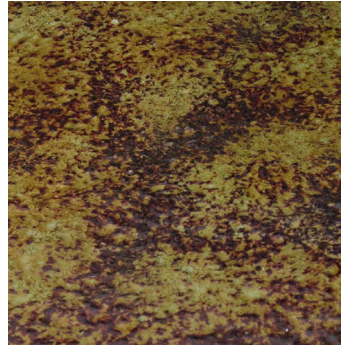

ETNASTONE GUÉRIDON

TABLES

Etnastone Guéridon can be entirely customized in different types of lavastone finishes.

TABLETOP FINISH

Lavastone with reactive glaze

LEG FINISH

Chiseled Finish

MATERIAL

Lavastone with reactive glaze

PLACE OF PRODUCTION

Sicily, Italy

TABLETOP FINISH

Lemon 13
with reactive glaze

Rusty Red 06
with reactive glaze

Jade 08
with reactive glaze

LEG FINISH