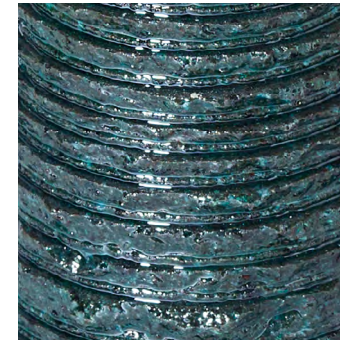

ETNASTONE GUÉRIDON

TABLES

Etnastone Guéridon can be entirely customized in different types of lavastone finishes.

TABLETOP FINISH

Lavastone with reactive glaze

LEG FINISH

Chiseled Finish

MATERIAL

Lavastone with reactive glaze

PLACE OF PRODUCTION

Sicily, Italy

TABLETOP FINISH

Lemon 13
with reactive glaze

Rusty Red 06
with reactive glaze

Jade 08
with reactive glaze

LEG FINISH

Chiseled Finish

Chiseled Finish

Chiseled Finish