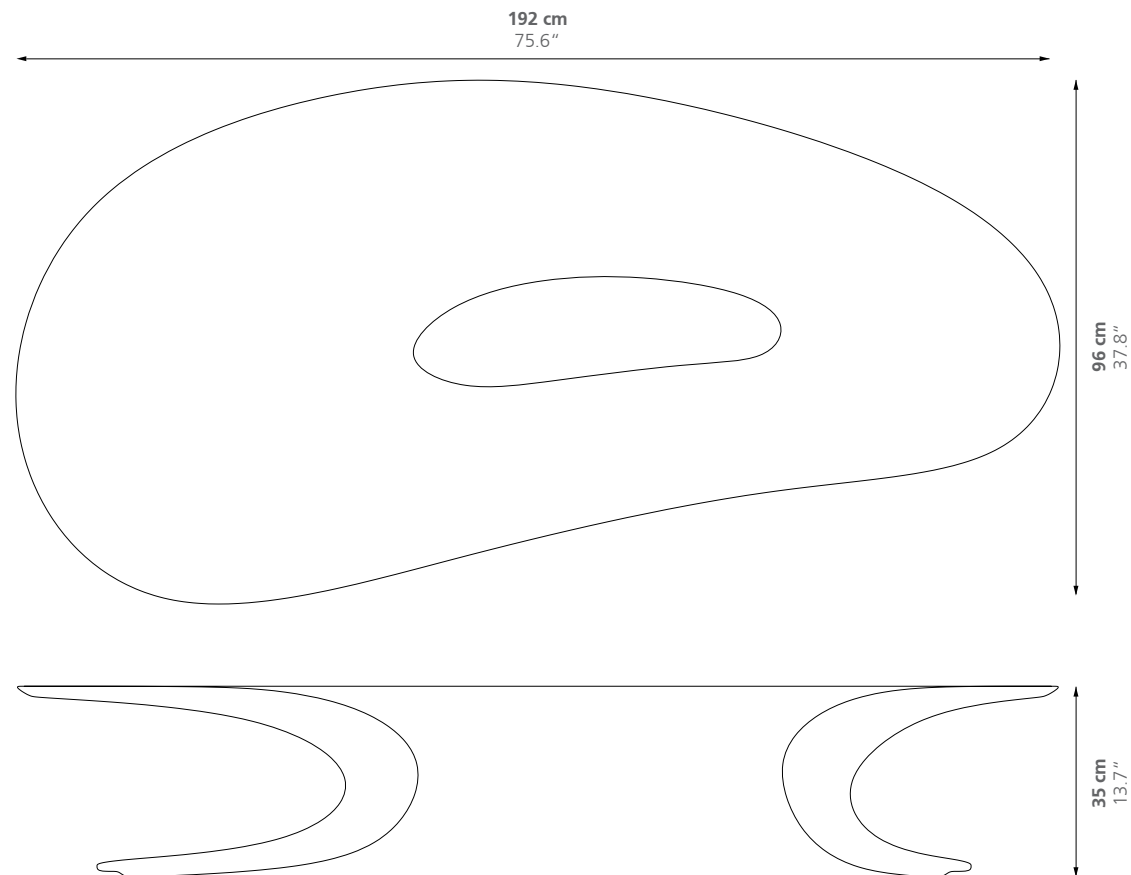

ORIGIN WOOD

LOW TABLE

Limited Edition / 8 + 4 AP

DIMENSIONS

Weight: 110 kg

MATERIAL

Wood

PLACE OF PRODUCTION

Lombardy, Italy

BABLED DESIGN STUDIO ©

www.babled.net

office@babled.net