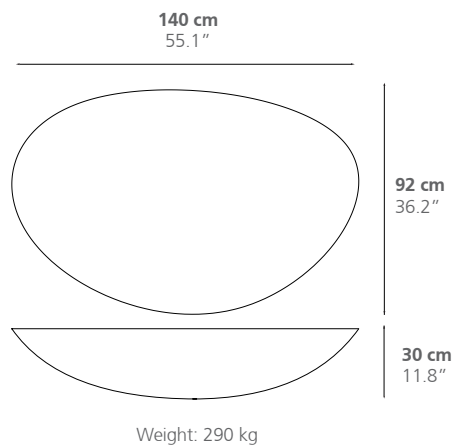

### DIMENSIONS:

Height 30 cm / 11.8 inches  
Weight: according to model

### PLACE OF PRODUCTION:

Lombardy, Italy

*Librawood Table 3*

BABLED DESIGN STUDIO ©  
www.babled.net  
info@babled.net

Librawood Table 3

Librawood Table 4