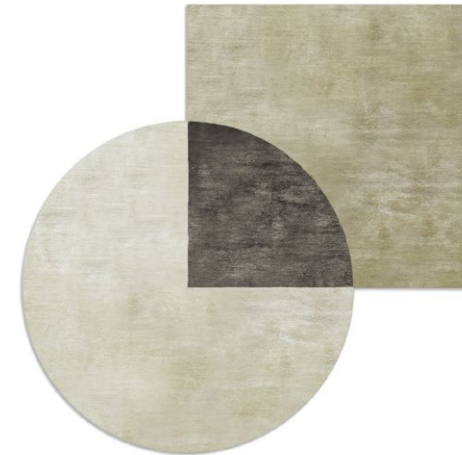

INTERSECTION

RUG

Numbered and
Customized Collection

Intersection area rugs are
available in various colors,
materials and sizes.

DIMENSIONS:
Variable

MATERIAL:
Allo, silk and wool

PLACE OF PRODUCTION:
Nepal

Forma #1

280 x 340 cm /
110.2" x 134"

Forma #2

330 x 327 cm /
130" x 128.7"

Forma #3

278 x 380 cm /
109.5" x 149.6"

Forma #4

318 x 281 cm /
125.2" x 110.6"