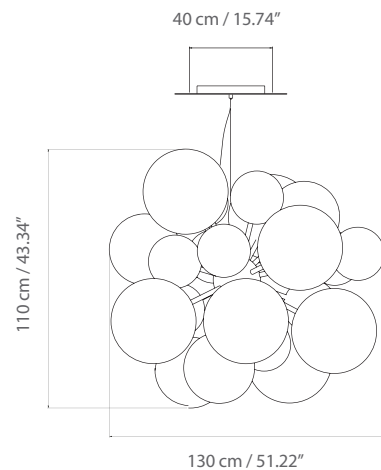

DIGIT LIGHT LARGE Ceiling Version