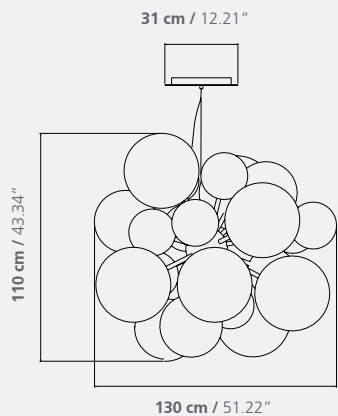

Mirrored Warm Grey & White Lattimo

*Digit Light Large*