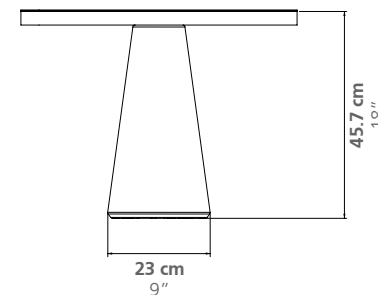

GUÉRIDON I

Weight

Top: 20 kg

Base: 29 kg