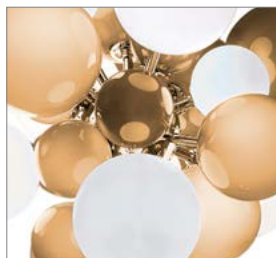

## COLORS:

Mirrored Colors:  
White Lattimo and Crystal; Bronze Grey; Brown Grey; Sky Blue; Black; Aquamarine; Purple

Soft Colors:  
White Lattimo and Sky Blue; Light Amber; Hazy Purple; Soft Grey

Available in Ceiling  
or Standing version

## Soft Colors

Sky Blue & White Lattimo

Light Amber & White Lattimo

Hazy Purple & White Lattimo

Soft Grey & White Lattimo

## Mirrored Colors

Mirrored Aquamarine  
& White Lattimo

Black & White Lattimo

Mirrored Crystal & White  
Lattimo (out of edition)

Mirrored Sky Blue  
& White Lattimo

Mirrored Bronze Grey  
& White Lattimo