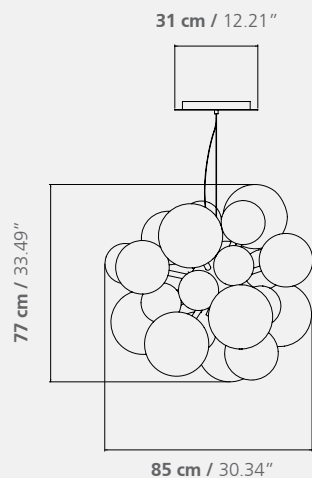

DIGIT LIGHT REGULAR COLOR SAMPLES

COLORS:

Mirrored Colors:
White Lattimo and Crystal; Bronze Grey; Brown Grey; Sky Blue; Black; Aquamarine; Purple

Soft Colors:
White Lattimo and Sky Blue; Light Amber; Hazy Purple; Soft Grey

Available in Ceiling
or Standing version

Digit Light Regular

BABLED DESIGN STUDIO ©
www.babled.net
info@babled.net